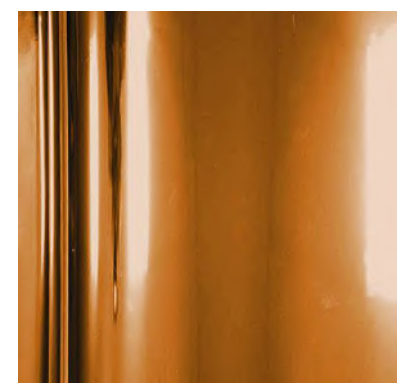

MIRROR

Perfect for • Decorative/Scenic

A mirrored surface ideal for Retail Point of Sale displays, event set surfaces, stage decoration or for when you just need a mirror.

RED

CAMPVF003

BLUE

CAMPVF001

SILVER

CAMPVF005

GREY

CAMPVF002

GOLD

CAMPVF006

OLD GOLD

CAMPVF004

Technical Attributes