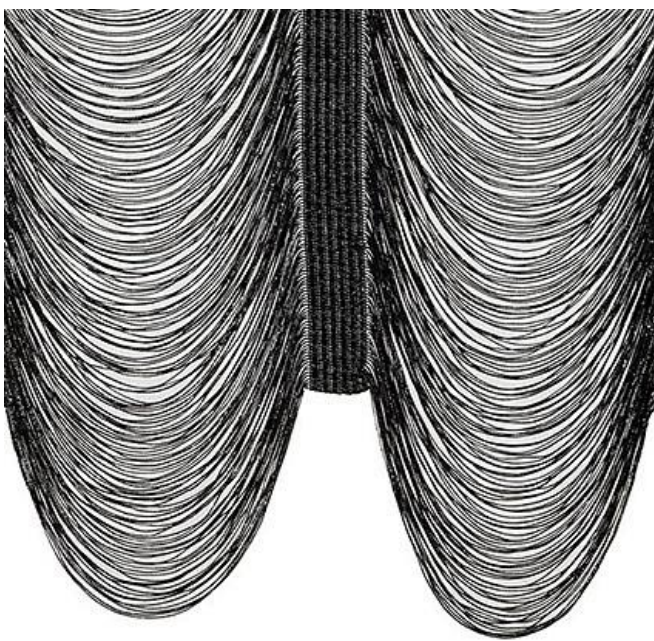

REEFER STRING DRAPE

Perfect for • Decorative/Scenic • Film & TV • Stage

Our Reefer String Drape's unique design creates this stunning backdrop idea. The lurex thread in the polyester string takes on any coloured light making the backdrop glow as if electrically powered.

BLACK/SILVER

CAMRST021

WHITE/SILVER

CAMRST001

Technical Attributes

Approx Roll Lengths:
26m / 85ft

Weight:
260g/m²

NDFR
Treated Polyester

Widths:
260cm / 102"

BS55867

Other colours
available on
request