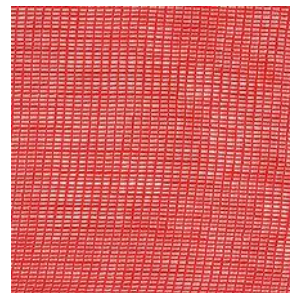

SHARKSTOOTH GAUZE

camstage

Perfect for • Decorative/Scenic • Film & TV • Stage

Sharkstooth Gauze is the industry staple – an 8 point cotton scrim used by theatres and lighting technician's. When front lit at an oblique angle the scrim appears opaque. When back lit the scrim appears transparent, revealing the up stage scene. The gauze can be painted using scenic paint and used as a projection surface.

Aperture Dimensions: 1mm x 3mm

EASTERN GREY

CAMST008 (1097cm)

NAVY

CAMST012 (1097cm)

RED

CAMST013 (1097cm)

NATURAL